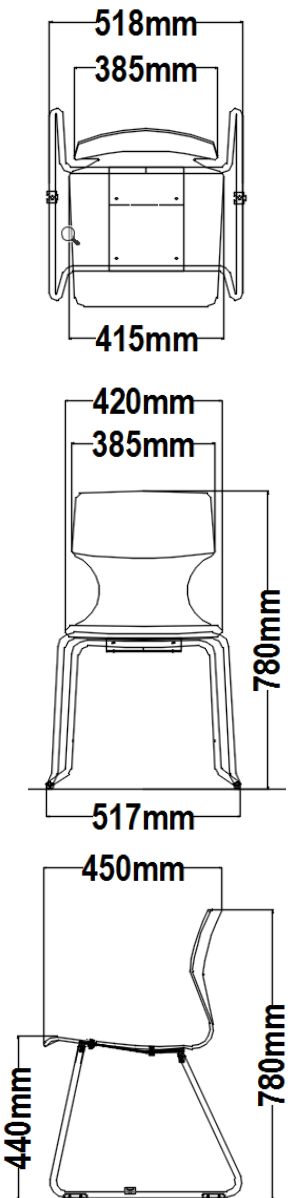

Skype

WhatsApp

Line

WeChat

ZG-960

QUOTATION

WEB-1

Product	QTY (Seat)	Unit Price (USD)	Subtotal (USD)
ZG-960			

SHIPPING INFORMATION **WOOD SWATCHES**

Container Size	40HQ	20HQ
Quantity of Seats	400 pcs	200 pcs

ZG-960

Scan to view Fabric and Wood Swatches

To request a **quotation** of this model, contact any Gauss Furniture LLC sales representative.
 如需此型號的報價，請聯繫任何 Gauss Furniture LLC 銷售代表。