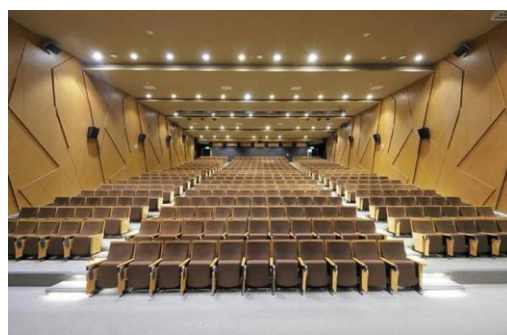

Skype

WhatsApp

Line

WeChat

KTU-232-KSF

QUOTATION

WEB-1

Product	QTY (Seat)	Unit Price (USD)	Subtotal (USD)
KTU-232-KSF			
Left Arm Frame (Quantity subject to the final layout of number of connected rows)			

SHIPPING INFORMATION

Container Size	40HQ	20HQ
Quantity of Seats	400 pcs	200 pcs

WOOD AND FABRIC SWITCHES

Scan to view Fabric and Wood Swatches

To request a **quotation** of this model, contact any Gauss Furniture LLC sales representative.