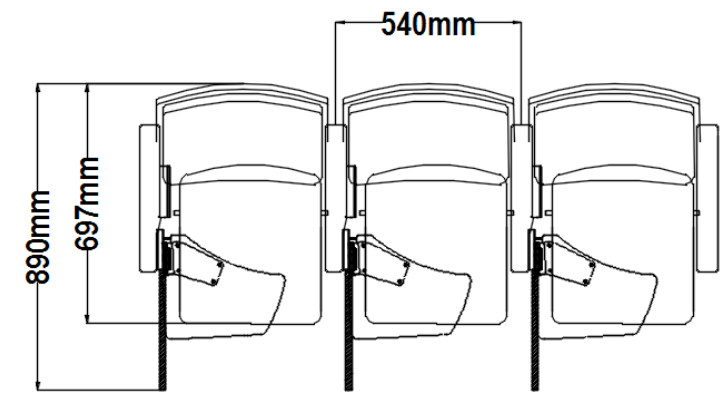

Skype

WhatsApp

Line

WeChat

KTU-232-KSF

QUOTATION

WEB-1

Product	QTY (Seat)	Unit Price (USD)	Subtotal (USD)
KTU-232-KSF			
Left Arm Frame (Quantity subject to the final layout of number of connected rows)			

SHIPPING INFORMATION

Container Size	40HQ	20HQ
Quantity of Seats	400 pcs	200 pcs

WOOD AND FABRIC SWITCHES

Scan to view Fabric and Wood Swatches

To request a **quotation** of this model, contact any Gauss Furniture LLC sales representative.