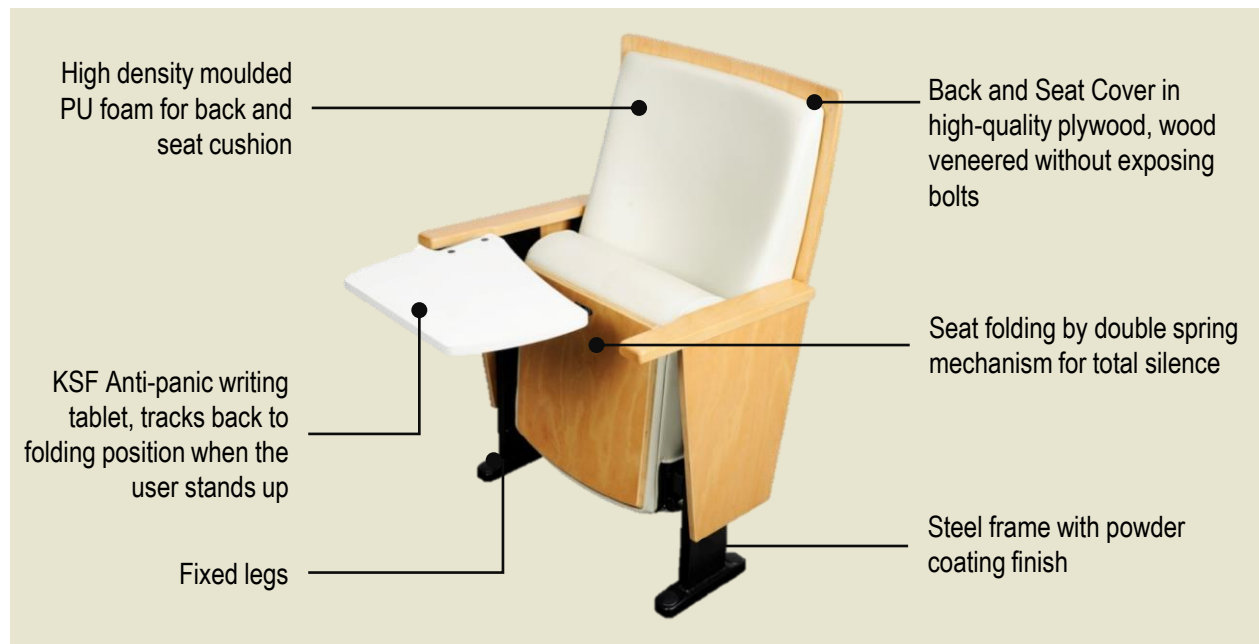

Skype

WhatsApp

Line

WeChat

KTU-232-KSF

QUOTATION

WEB-1

Product	QTY (Seat)	Unit Price (USD)	Subtotal (USD)
KTU-232-KSF			
Left Arm Frame (Quantity subject to the final layout of number of connected rows)			

Optional Accessories	Unit Price (USD)	Optional Accessories	Unit Price (USD)
AT01 TC TC Writing Tablet  		AT04 KSF B4 Writing Tablet  	
AT02 TSF A4 Writing Tablet  		LED Aisle Light LED Light Accessory  	
AT03 FGT A3 Writing Tablet  		AN Number Plate Letter /Number Plate  	

SHIPPING INFORMATION

Container Size	40HQ	20HQ
Quantity of Seats	400 pcs	200 pcs

WOOD AND FABRIC SWITCHES

Scan to view Fabric and Wood Swatches

To request a **quotation** of this model, contact any Gauss Furniture LLC sales representative.