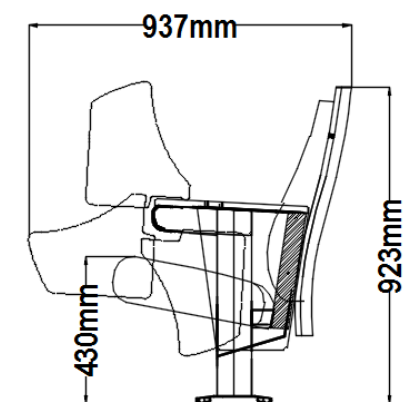

Skype

WhatsApp

Line

WeChat

KTU-232-KSF

QUOTATION

WEB-1

Product	QTY (Seat)	Unit Price (USD)	Subtotal (USD)
KTU-232-KSF			
Left Arm Frame (Quantity subject to the final layout of number of connected rows)			

Optional Accessories	Unit Price (USD)	Optional Accessories	Unit Price (USD)
AT01 TC TC Writing Tablet  		AT04 KSF B4 Writing Tablet  	
AT02 TSF A4 Writing Tablet  		LED Aisle Light LED Light Accessory  	
AT03 FGT A3 Writing Tablet  		AN Number Plate Letter /Number Plate  	

SHIPPING INFORMATION

Container Size	40HQ	20HQ
Quantity of Seats	400 pcs	200 pcs

WOOD AND FABRIC SWITCHES

Scan to view Fabric and Wood Swatches

To request a **quotation** of this model, contact any Gauss Furniture LLC sales representative.