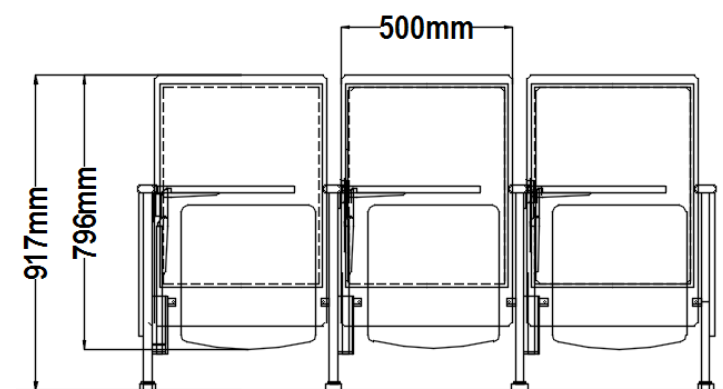

Skype

WhatsApp

Line

WeChat

KTU-232-KSF

QUOTATION

WEB-1

Product	QTY (Seat)	Unit Price (USD)	Subtotal (USD)
KTU-232-KSF			
Left Arm Frame (Quantity subject to the final layout of number of connected rows)			

Optional Accessories	Unit Price (USD)	Optional Accessories	Unit Price (USD)
AT01 TC TC Writing Tablet  		AT04 KSF B4 Writing Tablet  	
AT02 TSF A4 Writing Tablet  		LED Aisle Light LED Light Accessory  	
AT03 FGT A3 Writing Tablet  		AN Number Plate Letter /Number Plate  	

SHIPPING INFORMATION

Container Size	40HQ	20HQ
Quantity of Seats	400 pcs	200 pcs

WOOD AND FABRIC SWITCHES

Scan to view Fabric and Wood Swatches

To request a **quotation** of this model, contact any Gauss Furniture LLC sales representative.