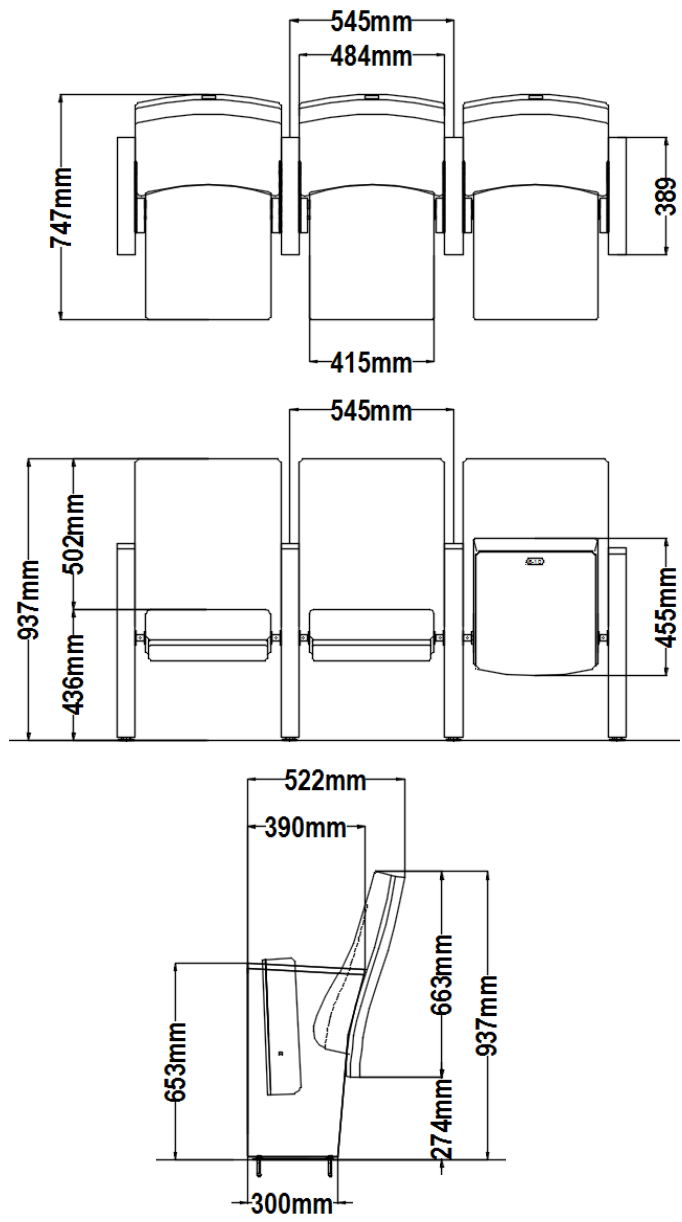

Skype

WhatsApp

Line

WeChat

SFH-240-N-BFM-SFM

QUOTATION

WEB-1

Product	QTY (Seat)	Unit Price (USD)	Subtotal (USD)
SFH-240-N-BFM-SFM			
Chair Back wood			
Chair Seat Wood			
Left Arm Frame (Quantity subject to the final layout of number of connected rows)			

Optional Accessories	Unit Price (USD)
LED Aisle Light LED Light Accessory  	
AN Number Plate Letter /Number Plate  	

SHIPPING INFORMATION		
Container Size	40HQ	20HQ
Quantity of Seats	400 pcs	200 pcs

WOOD AND FABRIC SWATCHES