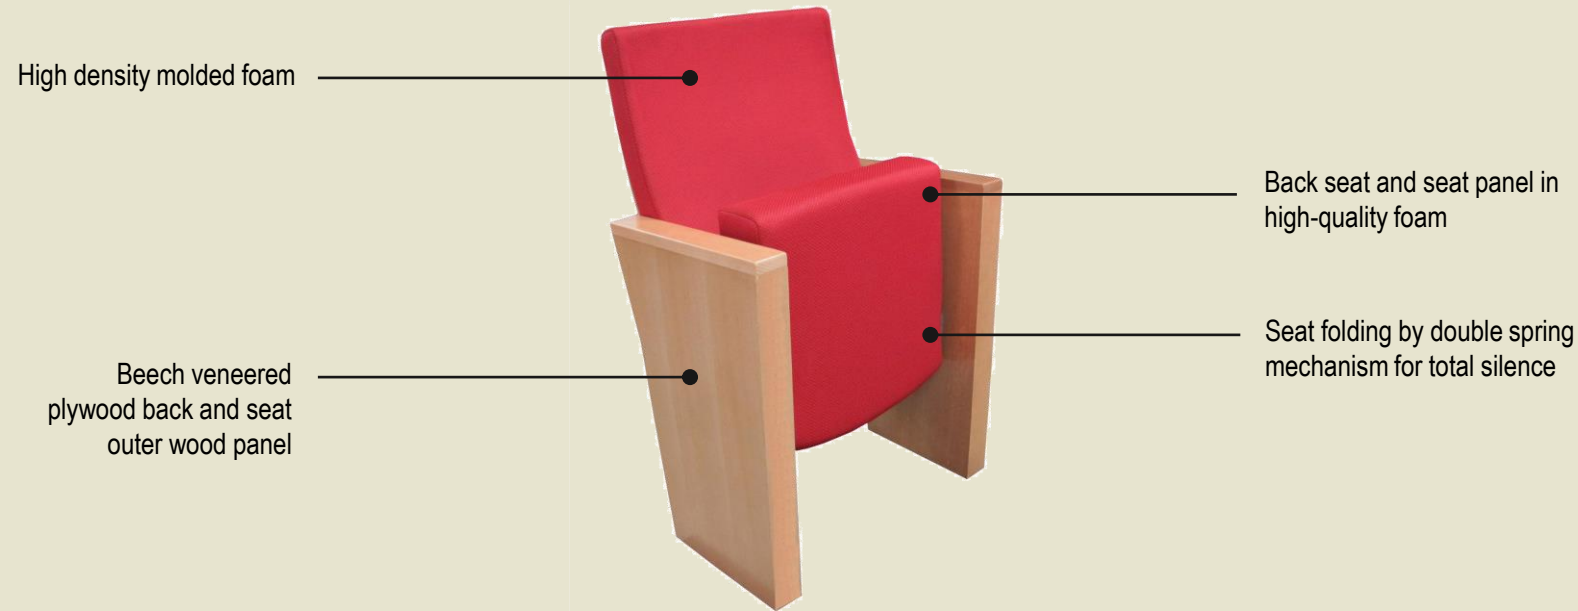

Skype

WhatsApp

Line

WeChat

SFH-240-N-BFM-SFM

QUOTATION

WEB-1

Product	QTY (Seat)	Unit Price (USD)	Subtotal (USD)
SFH-240-N-BFM-SFM			
Chair Back wood			
Chair Seat Wood			
Left Arm Frame (Quantity subject to the final layout of number of connected rows)			

Optional Accessories	Unit Price (USD)
LED Aisle Light LED Light Accessory  	
AN Number Plate Letter /Number Plate  	

SHIPPING INFORMATION		
Container Size	40HQ	20HQ
Quantity of Seats	400 pcs	200 pcs

WOOD AND FABRIC SWATCHES