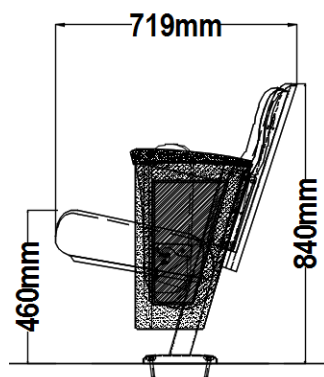

Sharing right-hand armrest for connected chair

Fixed-mounted leg

High-quality Solid Wood Back and Seat Panel

Auto-rising gentle tip-up seat

Steel frame with powder coating finish

Product	QTY (Seat)	Unit Price (USD)	Subtotal (USD)
Z-238			
Left Arm Frame (Quantity subject to the final layout of number of connected rows)			

Optional Accessories	Unit Price (USD)
LED Aisle Light LED Light Accessory	
AN Number Plate Letter /Number Plate	

SHIPPING INFORMATION			WOOD AND FABRIC SWITCHES	
Container Size	40HQ	20HQ		
Quantity of Seats	400 pcs	200 pcs		