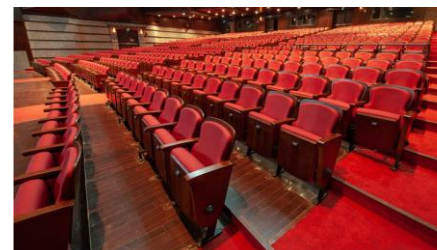

Sharing right-hand armrest for connected chair

Fixed-mounted leg

High-quality Solid Wood Back and Seat Panel

Auto-rising gentle tip-up seat

Steel frame with powder coating finish

Product	QTY (Seat)	Unit Price (USD)	Subtotal (USD)
Z-238			
Left Arm Frame (Quantity subject to the final layout of number of connected rows)			

Optional Accessories	Unit Price (USD)
LED Aisle Light LED Light Accessory	
AN Number Plate Letter /Number Plate	

SHIPPING INFORMATION			WOOD AND FABRIC SWITCHES	
Container Size	40HQ	20HQ		
Quantity of Seats	400 pcs	200 pcs		