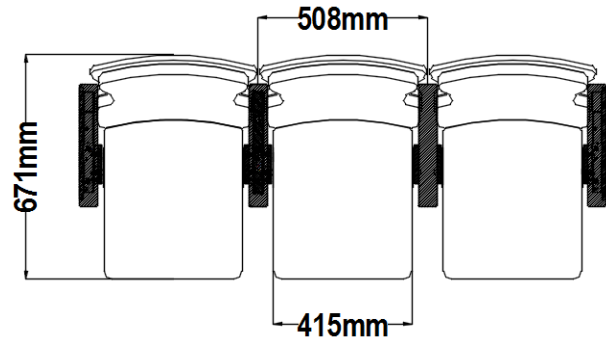

Sharing right-hand armrest for connected chair

Fixed-mounted leg

High-quality Solid Wood Back and Seat Panel

Auto-rising gentle tip-up seat

Steel frame with powder coating finish

Product	QTY (Seat)	Unit Price (USD)	Subtotal (USD)
Z-238			
Left Arm Frame (Quantity subject to the final layout of number of connected rows)			

Optional Accessories	Unit Price (USD)
LED Aisle Light LED Light Accessory	
AN Number Plate Letter /Number Plate	

SHIPPING INFORMATION			WOOD AND FABRIC SWITCHES	
Container Size	40HQ	20HQ		
Quantity of Seats	400 pcs	200 pcs		