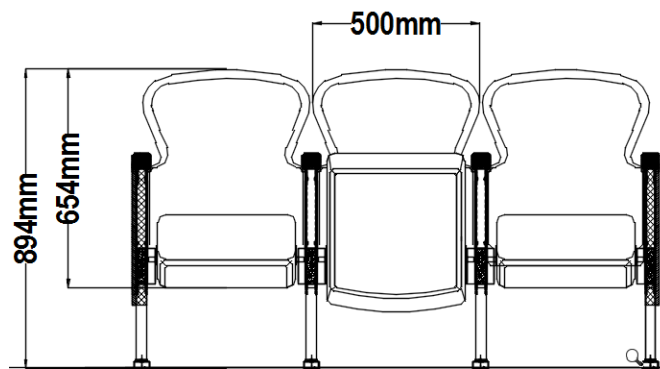

Sharing right-hand armrest for connected chair

Fixed-mounted leg

High-quality Solid Wood Back and Seat Panel

Auto-rising gentle tip-up seat

Steel frame with powder coating finish

Product	QTY (Seat)	Unit Price (USD)	Subtotal (USD)
Z-238			
Left Arm Frame (Quantity subject to the final layout of number of connected rows)			

Optional Accessories	Unit Price (USD)
LED Aisle Light LED Light Accessory	
AN Number Plate Letter /Number Plate	

SHIPPING INFORMATION			WOOD AND FABRIC SWITCHES	
Container Size	40HQ	20HQ		
Quantity of Seats	400 pcs	200 pcs		