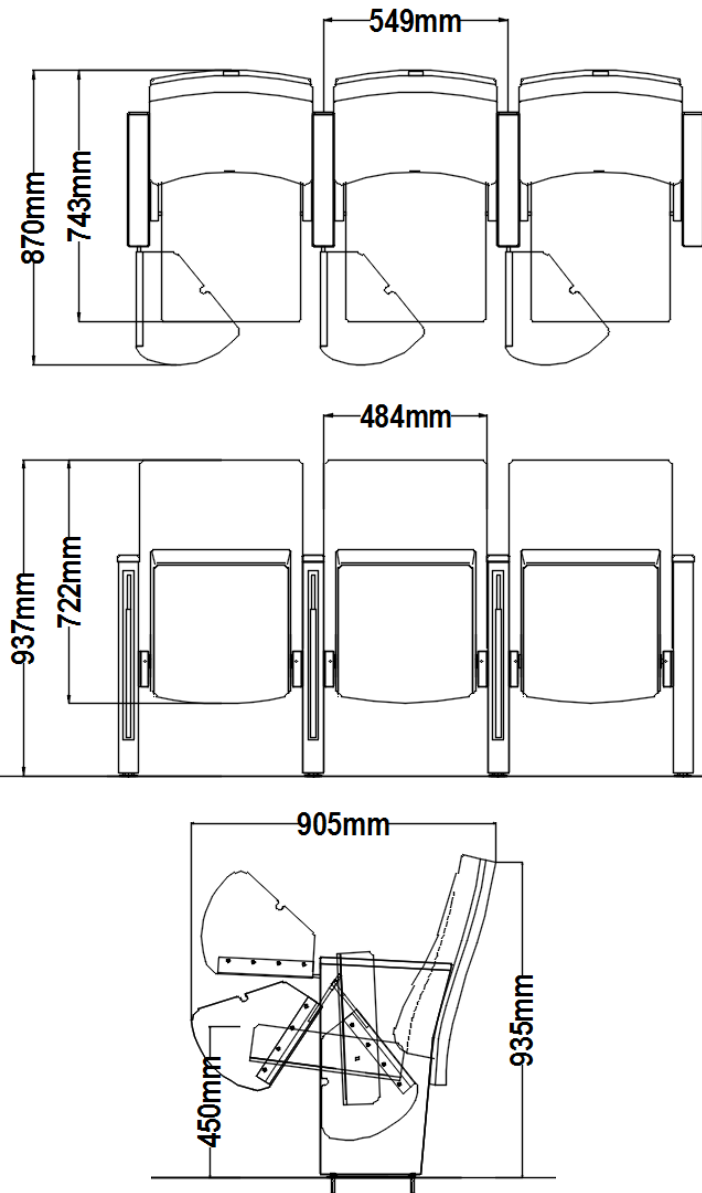

## SFD - 240

## WEB-1

Product	QTY (Seat)	Unit Price (USD)	Subtotal (USD)
<b>SFD-240</b>			
<b>Left Arm Frame</b> (Quantity subject to the final layout of number of connected rows)			

Optional Accessories	Unit Price (USD)
<b>LED Aisle Light</b> LED Light Accessory  	
<b>AN Number Plate</b> Letter /Number Plate  	

SHIPPING INFORMATION			WOOD AND FABRIC SWITCHES	
Container Size	40HQ	20HQ		
Quantity of Seats	400 pcs	200 pcs		

Scan to view Fabric and Wood Swatches

To request a **quotation** of this model, contact any Gauss Furniture LLC sales representative.  
如需此型號的報價，請聯繫任何 Gauss Furniture LLC 銷售代表。